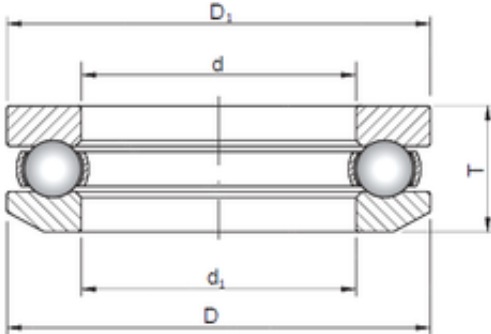

53309 ISO Thrust Ball Bearings

Bearing No. 53309

Bore Diameter	45 mm
Outer Diameter	85 mm
d	45 mm
d1	47 mm
D	85 mm
D1	85 mm
T	30,1 mm

53309 Bearing 2D drawings and 3D CAD models